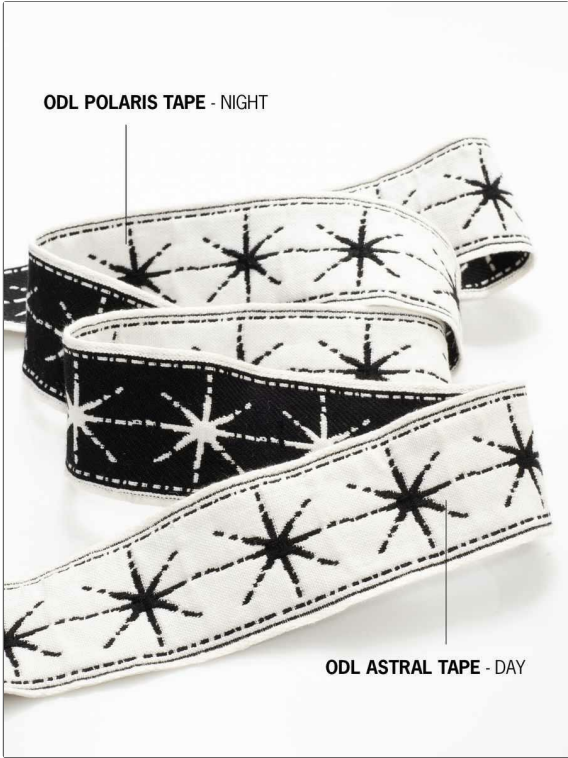

Product Details

PATTERN ODL Polaris Tape
COLOR Night

BRAND Clarence House
APPLICATION Trimming

USES Bedding, Window, Accessories, Furniture
CATEGORIES Braids / Borders / Tape

BOOK Indoor / Outdoor Trimmings
COLORS Black, White

WIDTH	VERTICAL REPEAT	HORIZONTAL REPEAT	CONTENT
2.50 in (6.35 cm)	2.25 in (5.72 cm)	0.00 in (0.00 cm)	100% Linen
PRODUCT NUMBER	DATE BOOKED	COUNTRY	
6233303	07/2021	France	

ADDITIONAL PRODUCT NOTES
 Indoor / Covered Outdoor, Reversible, Exclusive Pattern, Border / Braid / Tape, Width: 2.50 In