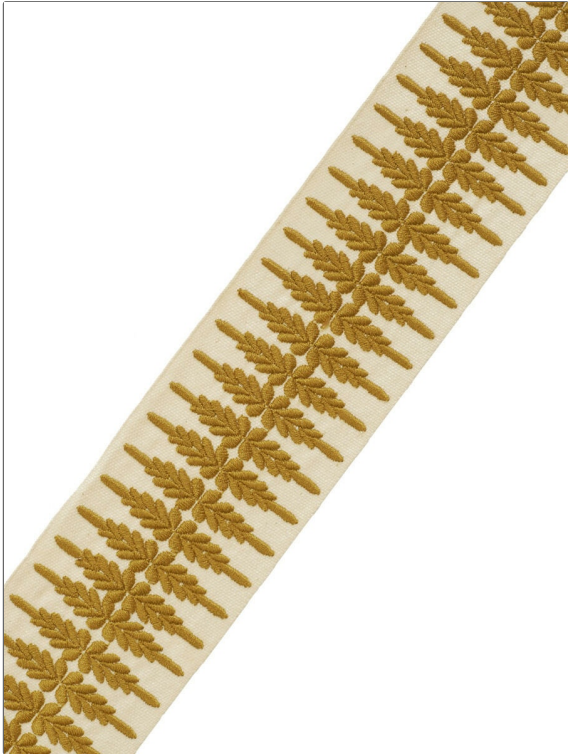

Product Details

**PATTERN** Helecho  
**COLOR** Saffron

**BRAND**  
Clarence House

**APPLICATION**  
Trimming

**USES**  
Bedding, Window, Accessories, Furniture

**CATEGORIES**  
Braids / Borders / Tape

**COLLECTION**  
Michelle Nussbaumer Collection

**COLORS**  
Gold

**DESIGN TYPES**  
Embroidery, Asian / Chinoiserie, Leaves

WIDTH	VERTICAL REPEAT	HORIZONTAL REPEAT	CONTENT
3.00 in (7.62 cm)	0.00 in (0.00 cm)	0.00 in (0.00 cm)	<b>Embroidery: 100% Polyester, Base: 100% Cotton</b>
PRODUCT NUMBER	COUNTRY		
2556105	India		

**ADDITIONAL PRODUCT NOTES**

Exclusive Pattern, Border / Braid / Tape, Embroidered Textiles Are Not, Guaranteed For Precise Color, Matching And Colorfastness., Color Placement Of Embroidery, May Vary. All Measurements, Quoted For Repeats Are, Approximate., Width: 3.00 In