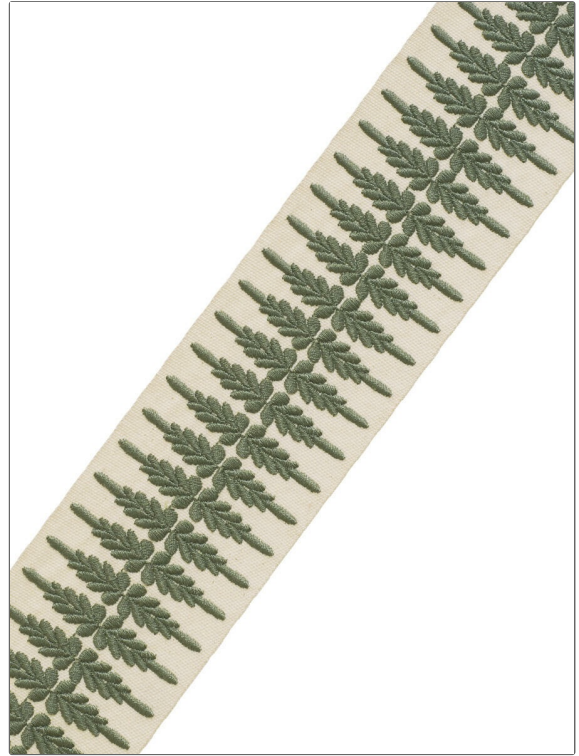

Product Details

PATTERN	Helecho
COLOR	Mineral

BRAND	APPLICATION
Clarence House	Trimming
USES	CATEGORIES
Bedding, Window, Accessories, Furniture	Braids / Borders / Tape
COLLECTION	COLORS
Michelle Nussbaumer Collection	Aqua / Teal
DESIGN TYPES	
Embroidery, Asian / Chinoiserie, Leaves	

WIDTH	VERTICAL REPEAT	HORIZONTAL REPEAT	CONTENT
3.00 in (7.62 cm)	0.00 in (0.00 cm)	0.00 in (0.00 cm)	Embroidery: 100% Polyester, Base: 100% Cotton
PRODUCT NUMBER	COUNTRY		
2556104	India		

ADDITIONAL PRODUCT NOTES
Exclusive Pattern, Border / Braid / Tape, Embroidered Textiles Are Not, Guaranteed For Precise Color, Matching And Colorfastness., Color Placement Of Embroidery, May Vary. All Measurements, Quoted For Repeats Are, Approximate., Width: 3.00 In