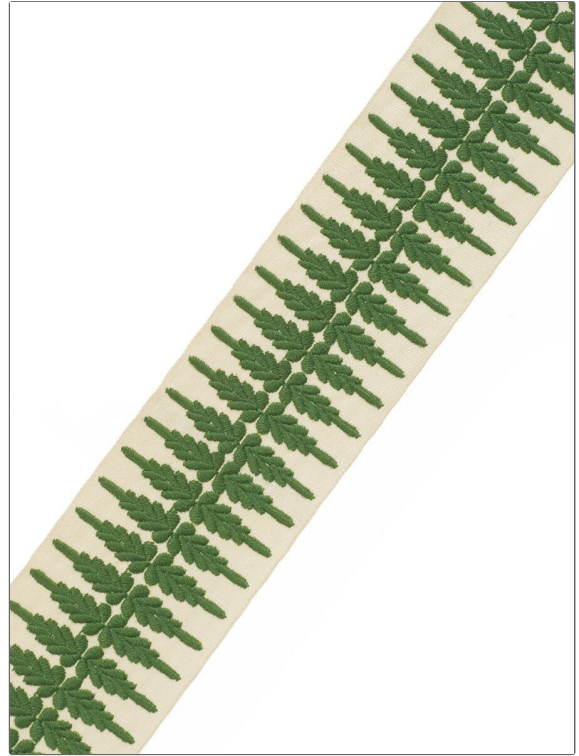

Product Details

PATTERN	Helecho
COLOR	Fern

BRAND	APPLICATION
Clarence House	Trimming
USES	CATEGORIES
Bedding, Window, Accessories, Furniture	Braids / Borders / Tape
COLLECTION	COLORS
Michelle Nussbaumer Collection	Green
DESIGN TYPES	
Embroidery, Asian / Chinoiserie, Leaves	

WIDTH	VERTICAL REPEAT	HORIZONTAL REPEAT	CONTENT
3.00 in (7.62 cm)	0.00 in (0.00 cm)	0.00 in (0.00 cm)	Embroidery: 100% Polyester, Base: 100% Cotton
PRODUCT NUMBER	COUNTRY		
2556103	India		

ADDITIONAL PRODUCT NOTES
Exclusive Pattern, Border / Braid / Tape, Embroidered Textiles Are Not, Guaranteed For Precise Color, Matching And Colorfastness., Color Placement Of Embroidery, May Vary. All Measurements, Quoted For Repeats Are, Approximate., Width: 3.00 In