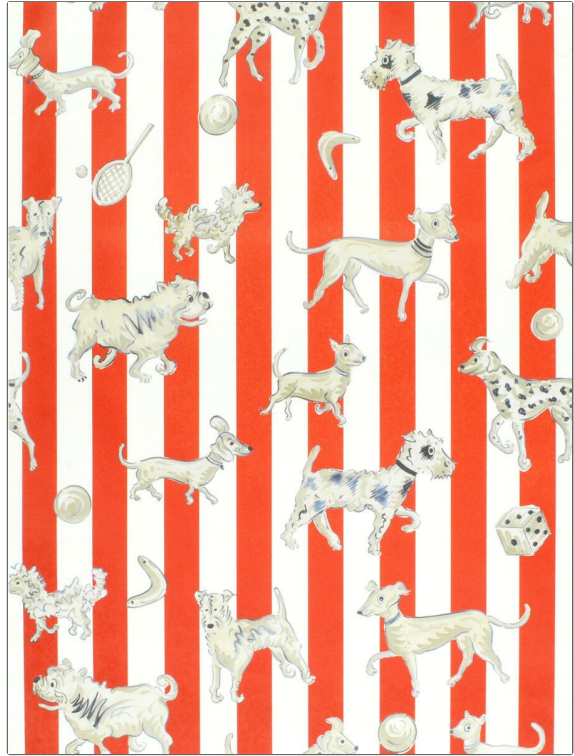

Product Details

PATTERN Tour De Chiens Wp
COLOR Cherry

BRAND
Clarence House

APPLICATION
Wallcovering

CATEGORIES
Wallpaper, Prints, Prints

BOOK
Clarence House Fall 2019

COLORS
Red

DESIGN TYPES
Animal, Novelty, Stripes

SCALE
Medium

WIDTH	VERTICAL REPEAT	HORIZONTAL REPEAT	PRODUCT NUMBER
28.00 in (71.12 cm)	38.00 in (96.52 cm)	28.12 in (71.42 cm)	2015205
DATE BOOKED	COUNTRY		
08/2019	Austria		

ADDITIONAL PRODUCT NOTES

Side Match