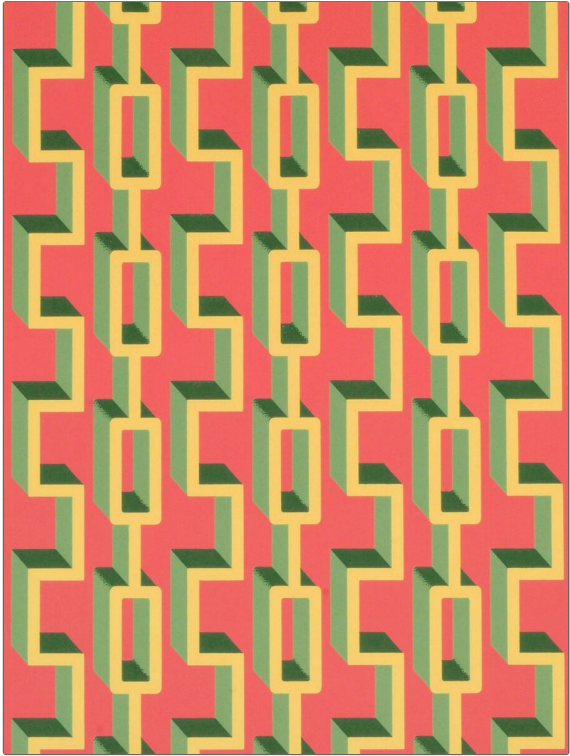

Product Details

**PATTERN** Noto Wallpaper  
**COLOR** Fiesta

**BRAND**  
Clarence House  
**APPLICATION**  
Wallcovering

**CATEGORIES**  
Wallpaper, Handprint, Handprint  
**BOOK**  
Clarence House Fall 2019

**COLORS**  
Multi-Color  
**DESIGN TYPES**  
Geometric / Abstract, Contemporary / Modern

**SCALE**  
Medium

WIDTH	VERTICAL REPEAT	HORIZONTAL REPEAT	PRODUCT NUMBER
27.00 in (68.58 cm)	4.75 in (12.06 cm)	4.50 in (11.43 cm)	2015007
<b>DATE BOOKED</b>	<b>COUNTRY</b>		
08/2019	No Country Of Origin		