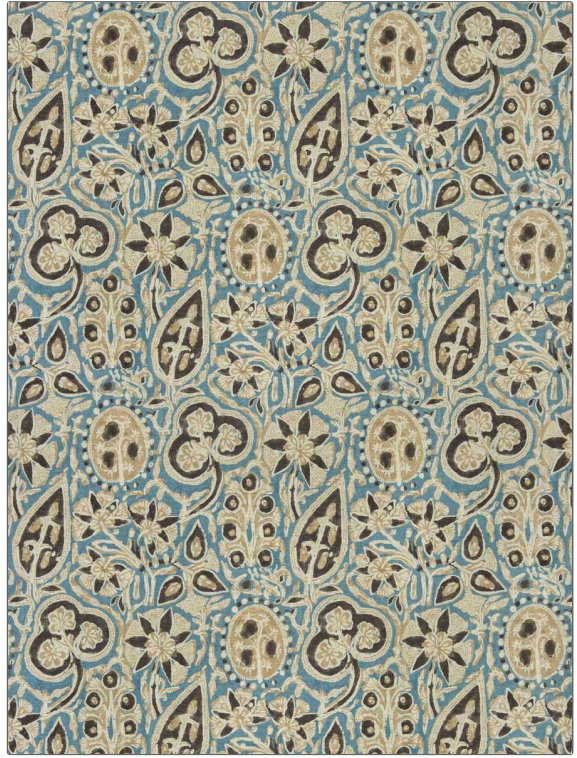

Product Details

PATTERN Batik Floral Sisal
COLOR Sea

BRAND

Clarence House

APPLICATION

Wallcovering

CATEGORIES

Grasscloths, ASTM-E84,
Wallpaper, En 15102,
Prints

BOOK

Arts & Crafts

COLORS

Blue, Brown

DESIGN TYPES

Floral

SCALE

Large

WIDTH

34.00 in (86.36 cm)

VERTICAL REPEAT

34.00 in (86.36 cm)

HORIZONTAL REPEAT

24.30 in (61.72 cm)

CONTENT

85% Sisal, 15% Cotton