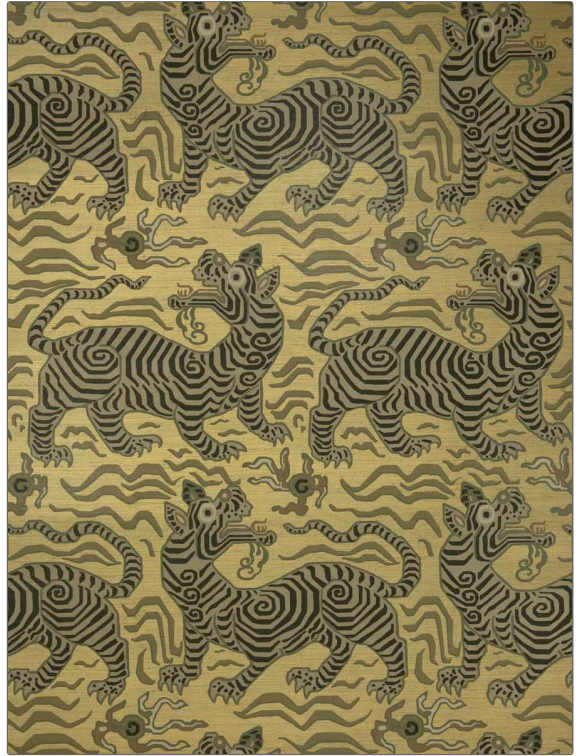

## Product Details

**PATTERN** Tibet Sisal  
**COLOR** Gold

**BRAND**

Clarence House

**APPLICATION**

Wallcovering

**CATEGORIES**

Grasscloths, Wallpaper,  
Digital, Prints

**BOOK**

Indochine

**COLORS**

Gold, Green

**DESIGN TYPES**

Animal

**SCALE**

Large

**WIDTH**

34.00 in (86.36 cm)

**VERTICAL REPEAT**

41.20 in (104.65 cm)

**HORIZONTAL REPEAT**

34.00 in (86.36 cm)

**CONTENT**

85% Sisal, 15% Cotton