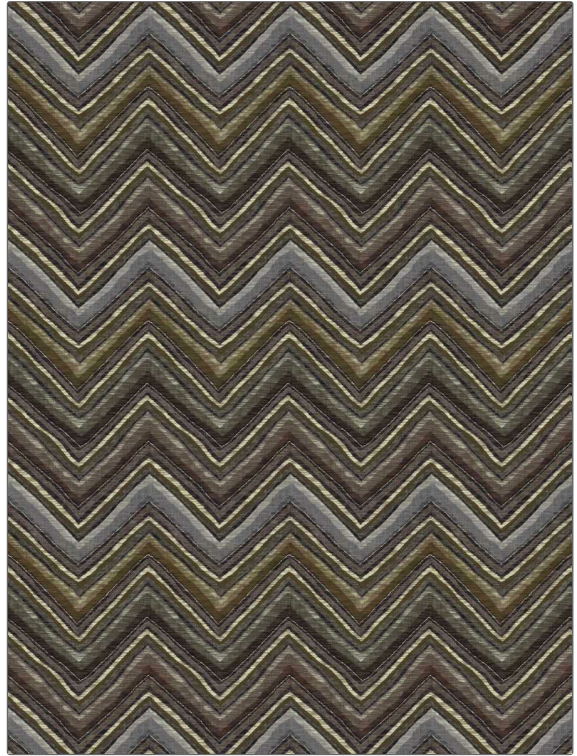

Product Details

PATTERN Gandadar
COLOR Riverbed

BRAND

Clarence House

APPLICATION

Fabric

USES

Upholstery

CATEGORIES

Wovens

BOOK

Indochine

COLORS

Black, Grey

DESIGN TYPES

Geometric

SCALE

Large

RAILROADED

Not Railroaded

WIDTH

54.00 in (137.16 cm)

VERTICAL REPEAT

23.00 in (58.42 cm)

HORIZONTAL REPEAT

13.50 in (34.29 cm)

CONTENT

48% Cotton, 47% Virgin Wool, 5% Polyamide

BACKING

FIRE CODES

UFAC Class I / NFPA 260

DOUBLE RUBS

Exceeds 18,000 Double Rubs (Wyzenbeek Method)

PRODUCT NUMBER

1610803

DATE BOOKED

08/2023

COUNTRY

France

CLEANING CODES

S

ADDITIONAL PRODUCT NOTES

Ca Tb 117-2013, Exclusive Pattern