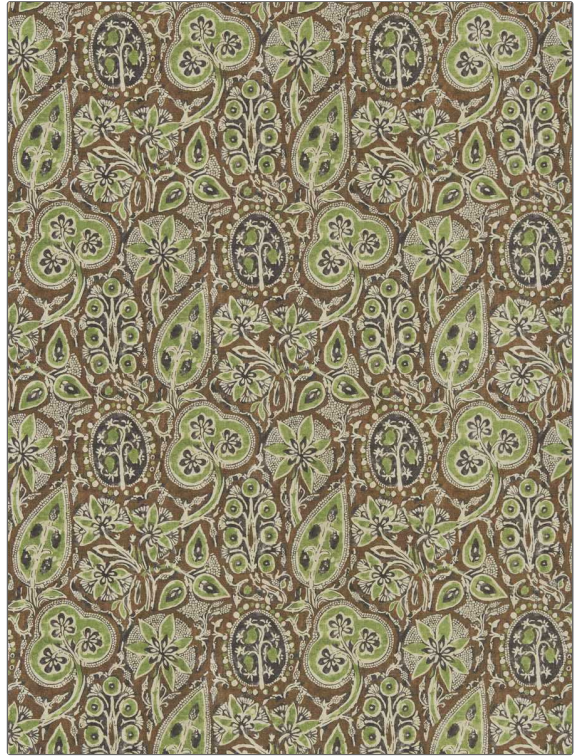

Product Details

PATTERN Batik Floral Sisal
COLOR Leaf

BRAND

Clarence House

APPLICATION

Wallcovering

CATEGORIES

Grasscloths, ASTM-E84,
Wallpaper, En 15102,
Prints

BOOK

Arts & Crafts

COLORS

Brown, Green

DESIGN TYPES

Floral

SCALE

Large

WIDTH

34.00 in (86.36 cm)

VERTICAL REPEAT

34.00 in (86.36 cm)

HORIZONTAL REPEAT

24.30 in (61.72 cm)

CONTENT

85% Sisal, 15% Cotton