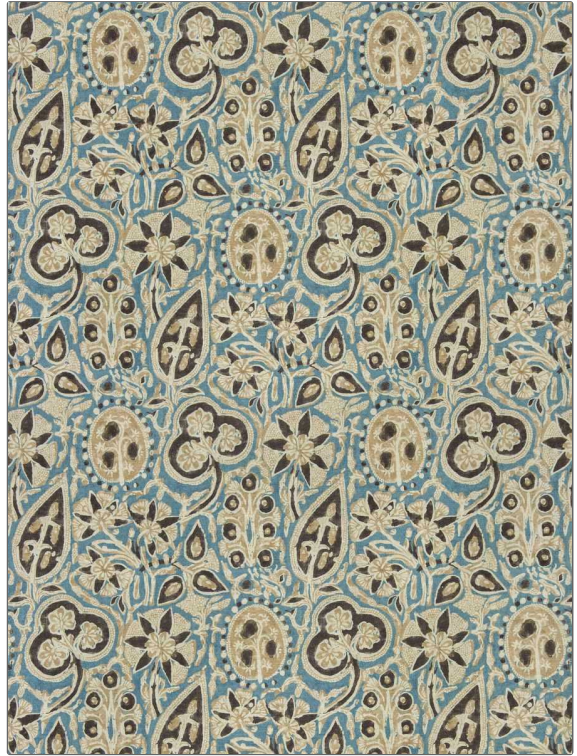

## Product Details

**PATTERN** Batik Floral Sisal  
**COLOR** Sea

**BRAND**

Clarence House

**APPLICATION**

Wallcovering

**CATEGORIES**

Grasscloths, ASTM-E84,  
Wallpaper, En 15102,  
Prints

**BOOK**

Arts & Crafts

**COLORS**

Blue, Brown

**DESIGN TYPES**

Floral

**SCALE**

Large

**WIDTH**

34.00 in (86.36 cm)

**VERTICAL REPEAT**

34.00 in (86.36 cm)

**HORIZONTAL REPEAT**

24.30 in (61.72 cm)

**CONTENT**

85% Sisal, 15% Cotton