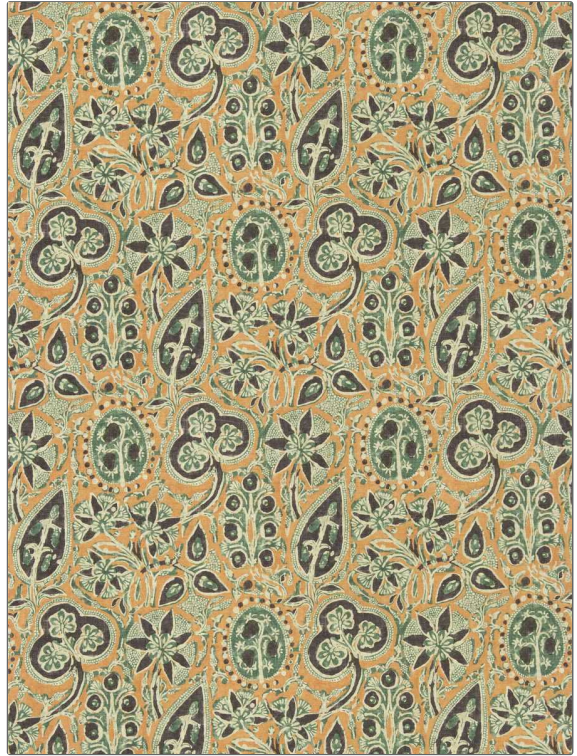

Product Details

PATTERN Batik Floral Sisal
COLOR Papaya

BRAND

Clarence House

APPLICATION

Wallcovering

CATEGORIES

Grasscloths, ASTM-E84,
Wallpaper, En 15102,
Prints

BOOK

Arts & Crafts

COLORS

Green, Orange / Spice

DESIGN TYPES

Floral

SCALE

Large

WIDTH

34.00 in (86.36 cm)

VERTICAL REPEAT

34.00 in (86.36 cm)

HORIZONTAL REPEAT

24.30 in (61.72 cm)

CONTENT

85% Sisal, 15% Cotton