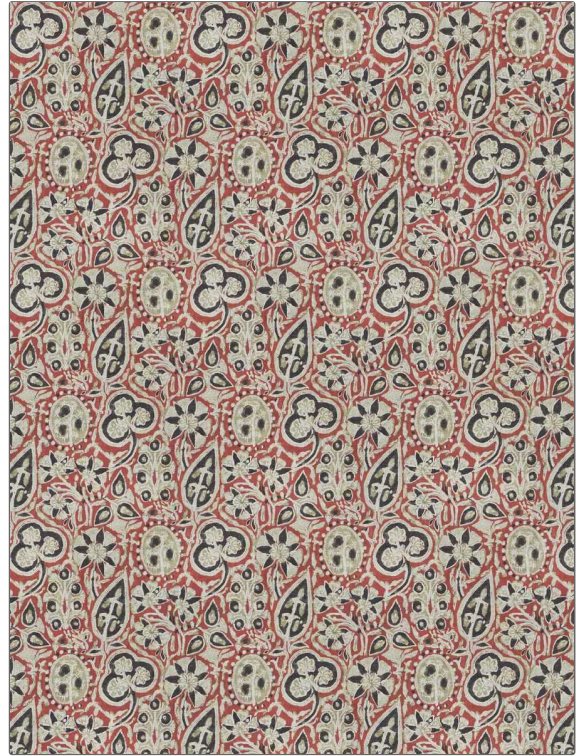

Product Details

PATTERN Batik Floral
COLOR Tomato

BRAND

Clarence House

APPLICATION

Fabric

USES

Bedding, Drapery,
Multipurpose, Upholstery

CATEGORIES

Prints, Linen

BOOK

Arts & Crafts

COLORS

Brown, Red

DESIGN TYPES

Floral

SCALE

Large

RAILROADED

Not Railroaded

WIDTH

52.00 in (132.08 cm)

VERTICAL REPEAT

25.00 in (63.50 cm)